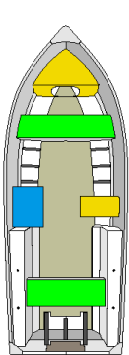

## UTILITY V

Function is what the Utility V series is all about. They are built as tough as can be to stand up to the rigors of years of hard use. Popular with boat liveries and resorts they are very low maintenance. Cross ribs are spaced every 10" and strong transom bracing along with rigid tank seats insure a very strong and safe hull. All interiors are finished in a non-glare, non-slip finish and all models feature transom carry handles. Models range from 12'-16' and these boats have max horsepower ratings that range from 10 to 25 hp.

**1436**  
14' Predator

Model	3654	3696	4650	4656	4602	4604	4652	1236	1436
Length	14' 2"	16' 0"	14' 2"	16' 0"	12' 2"	14' 1"	12' 0"	11' 11"	13' 9"
Beam	64"	64"	64"	64"	58"	58"	53"	52"	52"
Bow Depth	30"	30"	30"	30"	27"	27"	23"	15"	15"
Transom Height	15"/20"	15"/20"	15"/20"	15"/20"	15"	15"	15"	15"	15"
BIA Max. H.P.	25 HP	25 HP	25 HP	25 HP	15 HP	15 HP	10 HP	10 HP	15 HP
BIA Capacity/Persons	920#/4	1100#/4	950#/5	1120#/6	680#/3	835#/4	500#/2	375#/2	565#/3
Approx. Weight	290#	343#	195#	243#	145#	175#	110#	135#	165#
Alum. Side Thickness	.063	.063	.051	.063	.051	.051	.051	.063	.063
Alum. Bottom Thickness	.063	.063	.051	.063	.051	.051	.051	.063	.063