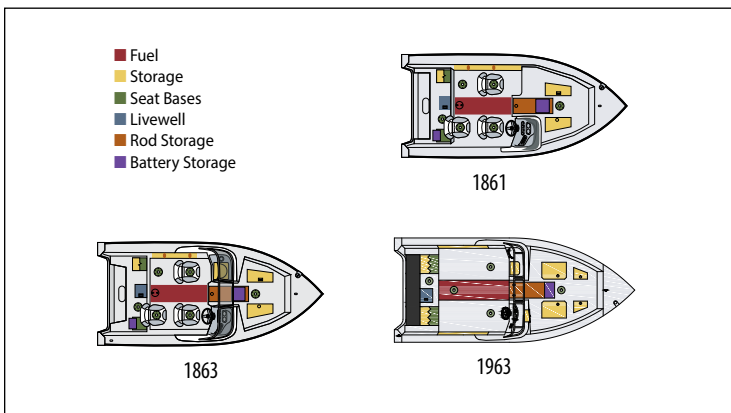

AGGRESSOR PRO X

- Available with Side or Dual Console
 - High-Performance
 - Double Skinned Hull
- Optional Seating Configurations
 - 75 Qt. Aerated Livewell
 - Excellent Storage

MODEL SPECS	1861	1863	1963
Length	18' 4"	18' 4"	19'
Beam	97"	97"	97"
Bow Depth	38"	38"	40"
Transom Height	25"	25"	25"
BIA Max. H.P.	175 HP	175 HP	200 HP
BIA Capacity/Persons	1600*/6	1600*/6	2150*/8
Approx. Weight	1600*	1600*	1790*
Alum. Side Thickness	.100	.100	.100
Alum. Bottom Thickness	.125	.125	.125

US Coast Guard / NMMA Specifications

MirroCraft

2021 ALUMINUM BOATS

MirroCraft by Northport Marine, LLC
 P.O. Box 380 / Gillett, Wisconsin 54124
 Email: info@mirrocraft.com • www.mirrocraft.com

FEATURES

	1861	1863	1963
Accessories			
Safety Handles	●	●	●
"No Feedback" Steering	●	●	●
Deck Hardware	●	●	●
Battery Tray/Box	●	●	●
Horn	●	●	●
Bilge Pump w/Auto Float Switch	●	●	●
Electrical			
12V Power Point	●	●	●
12V/24V Trolling Receptacle	●	●	●
Switches w/Circuit Breaker	●	●	●
Instruments			
Volt	●	●	●
Fuel	●	●	●
Tachometer	●	●	●
Speedometer	●	●	●
Storage			
Rod Locker 8' 6"	●	●	●
Rod Locker 9'	●	●	●
Stern	●	●	●
Bow	●	●	●
Lighting			
Lighted Livewell	●	●	●
Courtesy	●	●	●
Navigation	●	●	●
Livewell			
75 Qt. Stern Livewell (40"L x 13"W x 9"D)	●	●	●
Seating			
Pedestal Bases	6	6	5
Removable Lockable Pedestal Seats	3	3	3
General Features			
Cockpit Floor Vinyl	●	●	●
29 Gallon Plastic Fuel Tank	●	●	●
39 Gallon Plastic Fuel Tank	●	●	●
Full Walk-Thru Windshield	●	●	●
Removable Windshield	●	●	●
Fiberglass Console	●	●	●
Level Flotation	●	●	●