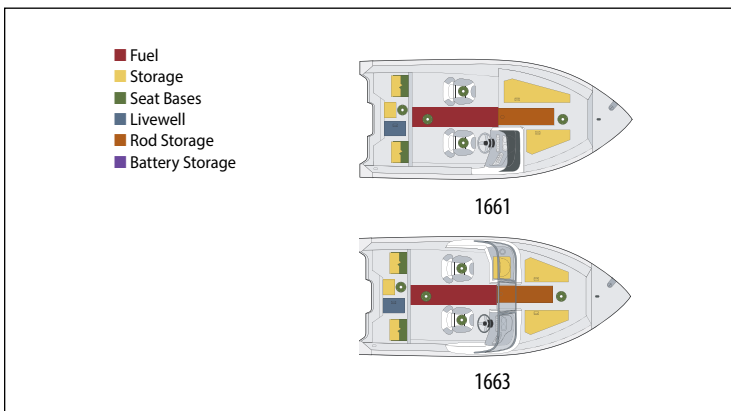

MirroCraft

2021 ALUMINUM BOATS

MirroCraft by Northport Marine, LLC
P.O. Box 380 / Gillett, Wisconsin 54124
Email: info@mirrocraft.com • www.mirrocraft.com

FEATURES

	1661	1663
Accessories		
Deck Hardware	●	●
Battery Tray/Box	●	●
Bilge Pump	●	●
Electrical		
12V/24V Trolling Receptacle	●	●
Switches w/Breakers	●	●
Instruments		
Volt	●	●
Horn	●	●
Tachometer	●	●
Speedometer	●	●
Storage		
Center Rod Locker 8'	●	●
Livewell		
60 Qt. Aerated Livewell (22"L x 12"W x 14"D)	●	●
Seating		
Pedestal Bases	5	5
Removable Lockable Pedestal Seats	2	2
General Features		
No Feedback Steering	●	●
Navigational Lighting	●	●
Cockpit Floor Vinyl	●	●
Fiberglass Console	●	●
Level Flotation	●	●
19 Gallon Plastic Fuel Tank	●	●
Full Walk-Thru Windshield	●	●
Removable Windshield	●	●

OPTIONS

	1661	1663
Flip Up Cleats	✓	✓
Carpeted Cockpit Floor	✓	✓
Removable Seat w/Hrd	✓	✓
Stereo AM/FM/Bluetooth	✓	✓
Mooring Cover	✓	✓
Tonneau Cover	✓	✓
Bimini Sun Top	✓	✓
Convertible Top		✓
Side Curtains		✓
Aft Curtains		✓
Livewell Recirculation Timer	✓	✓
80 Qt. Aerated Bow Livewell (40"L x 15"W x 12"D)	✓	✓
Glove Box	✓	✓
Stern Boarding Ladder	✓	✓
Swim Platform with Ladder	✓	✓
Bilge Pump with Auto Float Switch	✓	✓
Tilt Steering	✓	✓
Steering Wheel Upgrade	✓	✓
Battery Charger	✓	✓
Aggressor Pro Package	✓	✓
*Deluxe Bow Panel	✓	✓
*Bow Cargo Nets	✓	✓
*Tilt Wheel	✓	✓

● Standard ✓ Optional *Indicates Pro Package Options