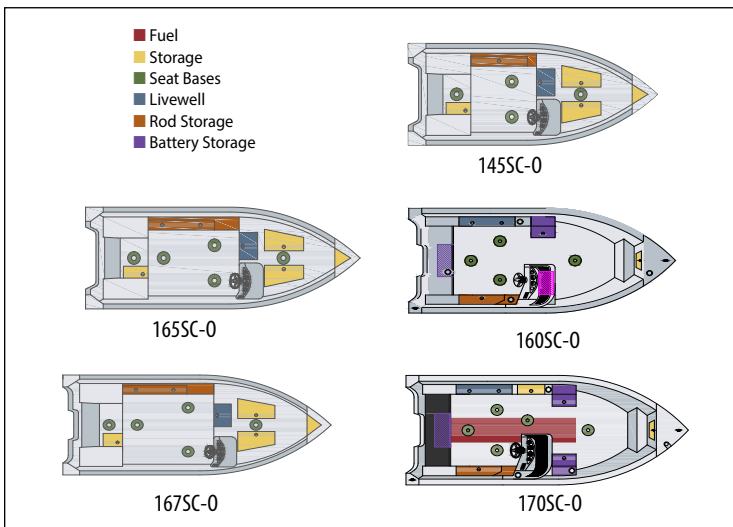

OUTFITTER SIDE CONSOLES

- Fiberglass Console
- Composite Transom
- Premium Fishing Seats
- 60 Qt. Aerated Livewell

MODEL SPECS	145SC-0	165SC-0	160SC-0	167SC-0	170SC-0
Length	14' 6"	16' 0"	16' 7"	16' 7"	17' 5"
Beam	70"	70"	76"	76"	93"
Bow Depth	30½"	30½"	35"	35"	35"
Transom Height	20"	20"	20"	20"	20"
BIA Max. H.P.	30 HP	40 HP	60 HP	60 HP	90 HP
BIA Capacity/Persons	890 ⁴ /4	979 ⁴ /4	1280 ⁶ /6	1287 ⁶ /6	1400 ⁶ /6
Approx. Weight	575 ⁴	660 ⁴	720 ⁶	745 ⁶	1250 ⁶
Alum. Side Thickness	.080	.080	.080	.080	.080
Alum. Bottom Thickness	.080	.080	.080	.080	.100

US Coast Guard / NMMA Specifications

FEATURES	145SC-0	165SC-0	160SC-0	167SC-0	170SC-0
Accessories					
Deck Hardware	●	●	●	●	●
Horn	✓	✓	✓	✓	●
Battery Tray/Box	●	●	●	●	●
Bilge Pump	●	●	●	●	●
Electrical					
12V Trolling Receptacle	●	●		●	
24V Trolling Receptacle			●		●
Switches w/Fuses	●	●	●	●	●
Instruments					
Volt	●	●	●	●	●
Speedometer	●	●	●	●	●
Storage					
Rod Holders	●	●	●	●	●
Rod Locker Lengths	6.5'	7.5'		8.5'	7'
Side	●	●	●	●	●
Bow	●	●	●	●	●
Lighting					
Navigation	●	●	●	●	●
Courtesy	✓	✓	✓	✓	●
Livewell					
50 Qt. Aerated Livewell (30"L x 13"W x 8"D)	●	●		●	
75 Qt. Aerated Livewell (50"L x 9"W x 10"D)			●		●
Seating					
Pedestal Bases	4	4	4	5	5
Removable Locking Pedestal Seats	2	2	2	2	3
General Features					
Cockpit Floor Vinyl	●	●	●	●	●
29 Gallon Plastic Fuel Tank	●	●	●	●	●
Fiberglass Console	●	●	●	●	●
Rear Casting Platform	●	●	●	●	●
Level Flotation	●	●	●	●	●