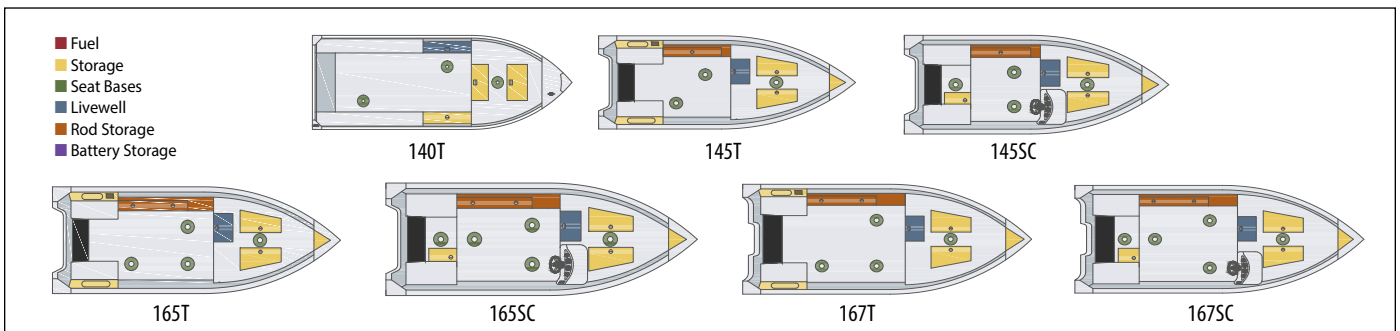

MirroCraft

2021 ALUMINUM BOATS

MirroCraft by Northport Marine, LLC

P.O. Box 380 / Gillett, Wisconsin 54124 • Email: info@mirrocraft.com • www.mirrocraft.com